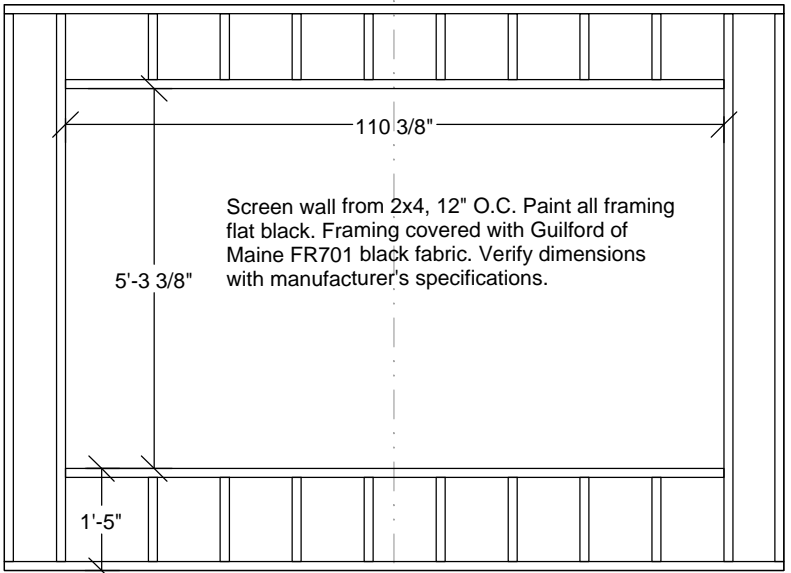

4'-0"

1'-10 1/4"

1'-3 1/2"

EL. = +9.5'
STAGE

Insul-Shield only. No drywall.

Motorized curtains.

Walls/ceiling are J-M coated Insul-Shield Black.

Position shelves to place speaker's tweeter on screen center line.

Face of proscenium is Guilford fabric over 1" J-M Coated Insul-Shield Black.

(existing)
ille Coated
ack

ld or
ch Gold

Gold
ield

CENIUM